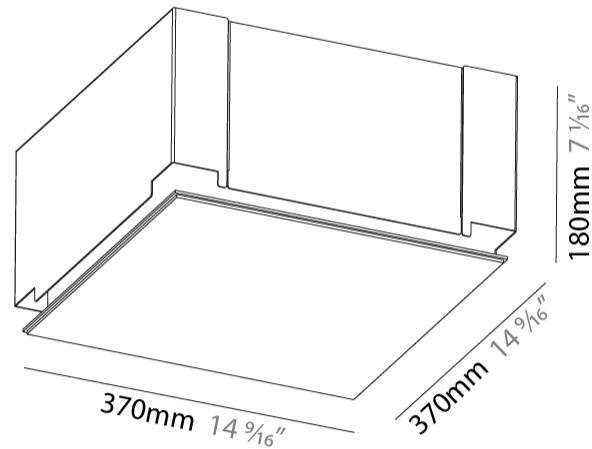

PHYSICAL

Shape: Square
Length (mm): 370
Length (in): 14 ⁹/₁₆
Width (mm): 370
Width (in): 14 ⁹/₁₆
Height (mm): 180
Height (in): 7 ¹/₁₆
Ceiling Thickness (mm): 10 / 12.5 / 15 / 25 / 30
Ceiling Thickness (in): 3/8 or 1/2 or 9/16 or 1 or 1 3/16
Min. Recessing Depth (mm): 200
Min. Recessing Depth (in): 7 ⁷/₈
Light Distribution: Direct
Diffuser: PMMA - Opal
Fixture Finish: SSR / BKV / CWI / CRY / HAB / UFT / ITA / RUA / FTG / MYG / LOD / PUS / FRO / FUP / KIA / POP / BLS / SPG / MEY / GOH / GUM / CHC / COM / ABZ / JAG / OBR / MOS / ROR
Fixture Material: Extruded Aluminum / Steel
Cable Details: 405mm 15 15/16" x 405mm / 15 15/16"
Upon Request: Unique Sizes Unique Ceiling Thickness Unique Mounting Depth Spot Inserts

ELECTRICAL

Lamp Type: LED (Zhaga Standard)
Input Wattage (W): 12.4
Total Output Wattage (W): 10.8
Dimming: Tri-Mode (Non-Dimming and Phase Dimming (120Vac only) and 0-10V Dimming)
Driver Included: Yes
Driver Location: Integrated
Driver Type: Constant Current - Universal
Driver Class: Class 2
Input Voltage (V): 120 - 277
Constant Current (MA): 350

LED

Color Temperature (°K): 3000 / 3500 / 4000
Max. Delivered Lumen (lm): 1090 / 1107 / 1130
CRI: >80 CRI
Efficiency (%): 0.651
Lamp Life (hrs): 50000
Upon Request: RGB-W Tunable White Special Color Temperature CRI90

OPTICAL

RATINGS AND CERTIFICATIONS

Certified By: Certified for North American Standards
IP rating: IP20

200mm 7 ¹/₁₆" 405mm x 405mm 15 15/16" x 15 15/16" 10 | 12 1/2 | 15 | 25 | 30mm 3/8" 1/2" 9/16" 1" 1 3/16"