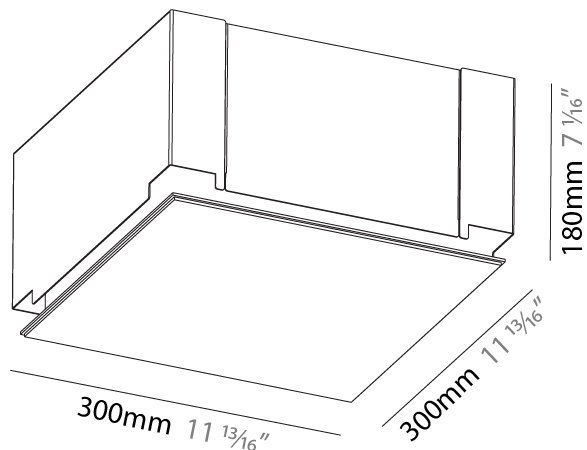

PHYSICAL

Shape: Square
Length (mm): 300
Length (in): 11 13/16
Width (mm): 300
Width (in): 11 13/16
Height (mm): 180
Height (in): 7 1/16
Ceiling Thickness (mm): 10 / 12.5 / 15 / 25 / 30
Ceiling Thickness (in): 3/8 or 1/2 or 9/16 or 1 or 1 3/16
Min. Recessing Depth (mm): 200
Min. Recessing Depth (in): 7 7/8
Light Distribution: Direct
Diffuser: PMMA - Opal
Fixture Finish: SSR / BKV / CWI / CRY / HAB / UFT / ITA / RUA / FTG / MYG / LOD / PUS / FRO / FUP / KIA / POP / BLS / SPG / MEY / GOH / GUM / CHC / COM / ABZ / JAG / OBR / MOS / ROR
Fixture Material: Extruded Aluminum / Steel
Cut-out Measurements: 335mm 13 3/16" x 335mm / 13 3/16"
Upon Request: Unique Sizes Unique Ceiling Thickness Unique Mounting Depth Spot Inserts

ELECTRICAL

Lamp Type: LED (Zhaga Standard)
Input Wattage (W): 12.4
Total Output Wattage (W): 10.8
Dimming: Tri-Mode (Non-Dimming and Phase Dimming (120Vac only) and 0-10V Dimming)
Driver Included: Yes
Driver Location: Integrated
Driver Type: Constant Current - Universal
Driver Class: Class 2
Input Voltage (V): 120 - 277
Constant Current (MA): 350

LED

Color Temperature (°K): 3000 / 3500 / 4000
Max. Delivered Lumen (lm): 850 / 902 / 920
CRI: >80 CRI
Efficiency (%): 65% (5mm Perspex)
Lamp Life (hrs): 50000
Upon Request: RGB-W Tunable White Special Color Temperature CRI90

OPTICAL

RATINGS AND CERTIFICATIONS

Certified By: Certified for North American Standards
IP rating: IP20